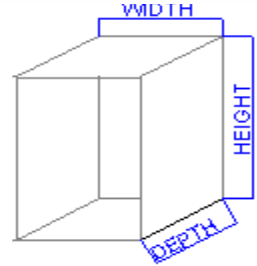

**PEEKN
SERVICES**

ENCLOSURE SOLUTIONS
Portfolio @ a Glance

Dimensional Characteristics / Conventions:

Please Note: the dimensions listed below are inline with international / ISO standards. I.E. X x Y x Z where X (W) = Width, Y (H) = Height & Z (D) = Depth.

Model #	Width	Height	Depth	IP	Material	Description
ELA151595	150	150	95	65	MS	Term. Box, RAL 7035
ELA201595	150	200	95	65	MS	Term. Box, RAL 7035
ELA202095	200	200	95	65	MS	Term. Box, RAL 7035
ELA301595	150	300	95	65	MS	Term. Box, RAL 7035
ELA302095	200	300	95	65	MS	Term. Box, RAL 7035
ELA402095	200	400	95	65	MS	Term. Box, RAL 7035
ELA1515135	150	150	135	65	MS	Term. Box, RAL 7035
ELA2015135	150	200	135	65	MS	Term. Box, RAL 7035
ELA2020135	200	200	135	65	MS	Term. Box, RAL 7035
ELA3015135	150	300	135	65	MS	Term. Box, RAL 7035
ELA3020135	200	300	135	65	MS	Term. Box, RAL 7035
ELA3030135	300	300	135	65	MS	Term. Box, RAL 7035
ELA4020135	200	400	135	65	MS	Term. Box, RAL 7035
ELA4030135	300	400	135	65	MS	Term. Box, RAL 7035
ELA4040135	400	400	135	65	MS	Term. Box, RAL 7035
ELA5030135	300	500	135	65	MS	Term. Box, RAL 7035
ELA6020135	200	600	135	65	MS	Term. Box, RAL 7035