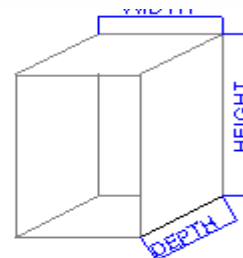

**PEEKN
SERVICES**

ENCLOSURE SOLUTIONS
Portfolio @ a Glance

Dimensional Characteristics / Conventions:

Please Note: the dimensions listed below are inline with international / ISO standards. I.E. X x Y x Z where X (W) = Width, Y (H) = Height & Z (D) = Depth.

Model #	Width	Height	Depth	IP	Material	Description
CSTB909085-67	90	90	85	67	316	Term. Box, Stainless
CSTB902185-67	90	215	85	67	316	Term. Box, Stainless
CSTB212185-67	210	210	85	67	316	Term. Box, Stainless
CSTB303015-67	300	300	150	67	316	Term. Box, Stainless
CSTB403015-67	400	300	150	67	316	Term. Box, Stainless