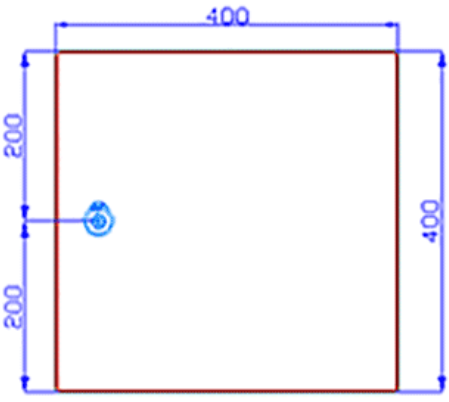

ENCLOSURE SOLUTIONS FROM ...

PEEKN SERVICES

GN404020

TO Do ToDay
Call Darren
0448 085 061
sales@enclosuresolutions.com.au

MODEL # GN404020
400W x 400H x 200D
ENCLOSURE SOLUTIONS FROM PEEKN SERVICES
Heathcote N.S.W., 2233 ABN: 15 924 167 896