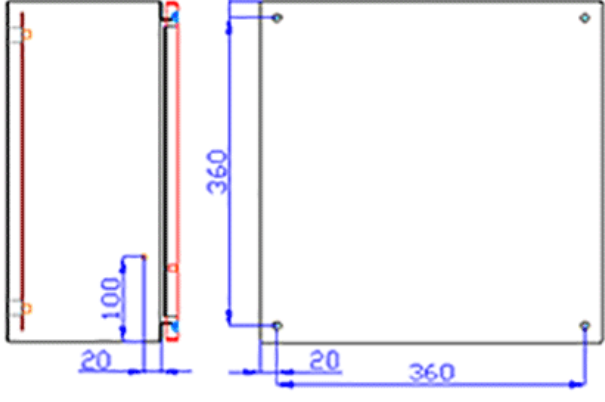

ENCLOSURE SOLUTIONS FROM ...

PEEKN SERVICES

GN404020

TO Do ToDay
Call Darren
0448 085 061
sales@enclosuresolutions.com.au

MODEL # GN404020
400W x 400H x 200D
ENCLOSURE SOLUTIONS FROM PEEKN SERVICES
Heathcote N.S.W., 2233 ABN: 15 924 167 896