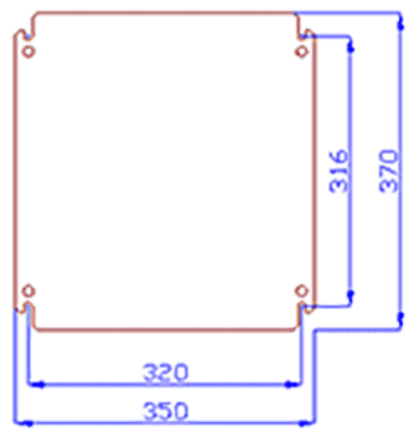

ENCLOSURE SOLUTIONS FROM ...

PEEKN SERVICES

GN404020

TO Do ToDay
Call Darren
0448 085 061
sales@enclosuresolutions.com.au

MODEL # GN404020
400W x 400H x 200D
ENCLOSURE SOLUTIONS FROM PEEKN SERVICES
Heathcote N.S.W., 2233 ABN: 15 924 167 896