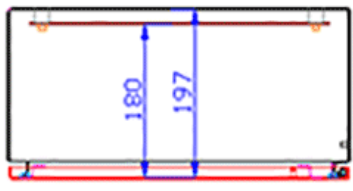

ENCLOSURE SOLUTIONS FROM ...

PEEKN SERVICES

GN404020

TO Do ToDay
Call Darren
0448 085 061
sales@enclosuresolutions.com.au

MODEL # GN404020
400W x 400H x 200D
ENCLOSURE SOLUTIONS FROM PEEKN SERVICES
Heathcote N.S.W., 2233 ABN: 15 924 167 896