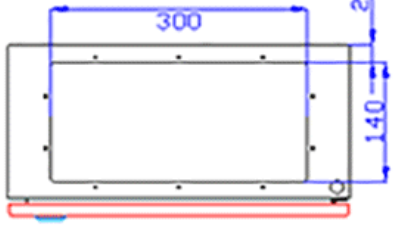

ENCLOSURE SOLUTIONS FROM ...

PEEKN SERVICES

GN404020

TO Do ToDay
Call Darren
0448 085 061
sales@enclosuresolutions.com.au

MODEL # GN404020
400W x 400H x 200D
ENCLOSURE SOLUTIONS FROM PEEKN SERVICES
Heathcote N.S.W., 2233 ABN: 15 924 167 896