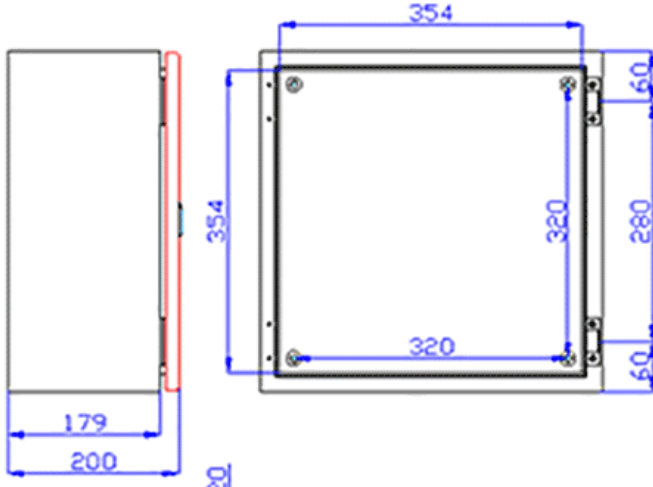

ENCLOSURE SOLUTIONS FROM ...

PEEKN SERVICES

GN404020

TO Do ToDay
Call Darren
0448 085 061
sales@enclosuresolutions.com.au

MODEL # GN404020
400W x 400H x 200D
ENCLOSURE SOLUTIONS FROM PEEKN SERVICES
Heathcote N.S.W., 2233 ABN: 15 924 167 896