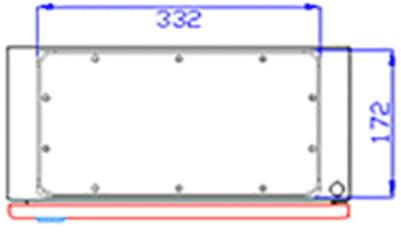

ENCLOSURE SOLUTIONS FROM ...

PEEKN SERVICES

GN404020

TO Do ToDay
Call Darren
0448 085 061
sales@enclosuresolutions.com.au

MODEL # GN404020
400W x 400H x 200D
ENCLOSURE SOLUTIONS FROM PEEKN SERVICES
Heathcote N.S.W., 2233 ABN: 15 924 167 896