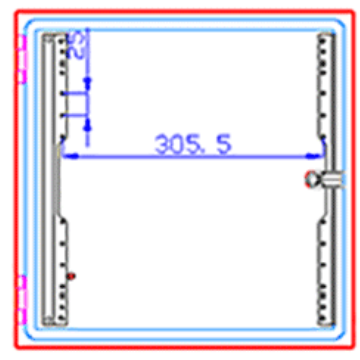

ENCLOSURE SOLUTIONS FROM ...

PEEKN SERVICES

GN404020

TO Do ToDay
Call Darren
0448 085 061
sales@enclosuresolutions.com.au

MODEL # GN404020
400W x 400H x 200D
ENCLOSURE SOLUTIONS FROM PEEKN SERVICES
Heathcote N.S.W., 2233 ABN: 15 924 167 896