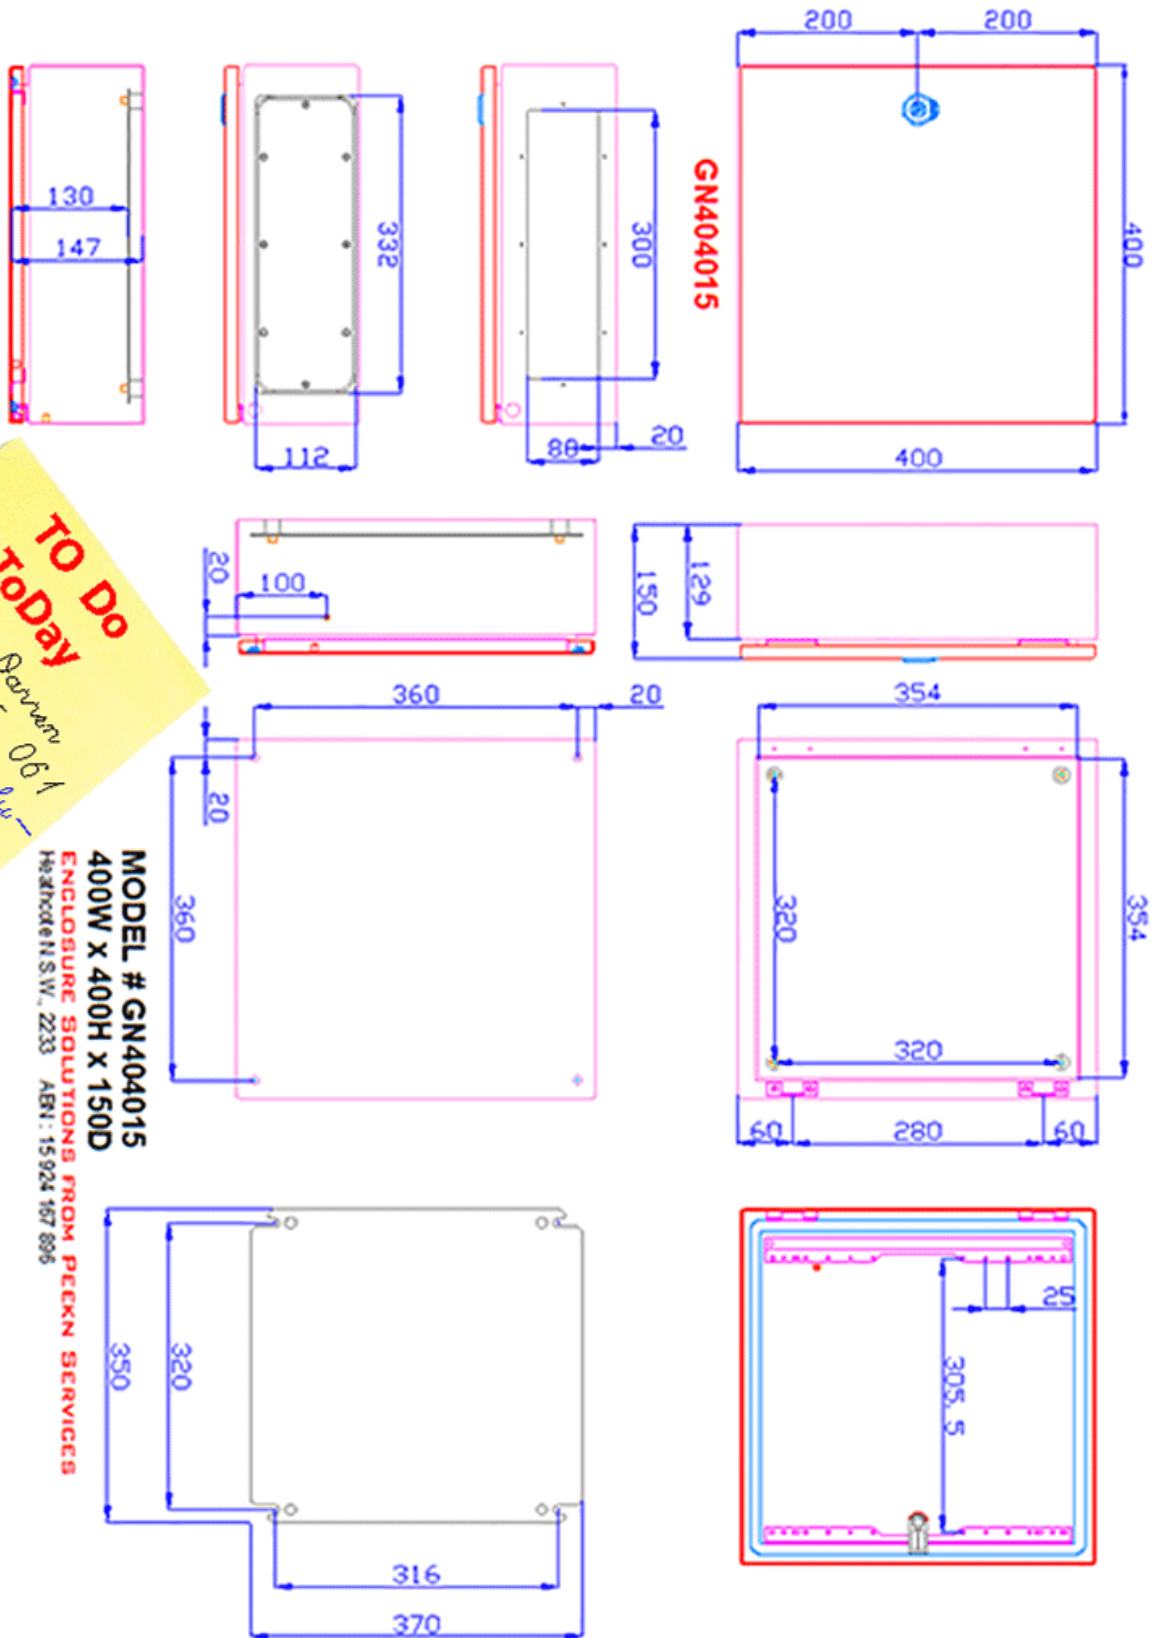

ENCLOSURE SOLUTIONS FROM

PEEKN SERVICES

GN404015

MODEL # GN404015
400W X 400H X 150D

ENCLOSURE SOLUTIONS FROM PEEKN SERVICES
Heathcote NSW, 2233 ABN: 15 924 167 896

**TO DO
ToDay**
Call Darren
0448 085 061
sales@enclosuresolu-
tions.com.au