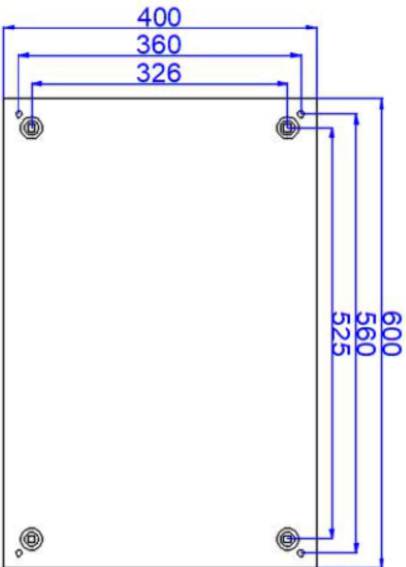

EKM406020
IP66 Enclosure
400H 600W 200D
Supply includes m/plate & gland plate.

NB: Manufacturers drawings are subject to change without notice