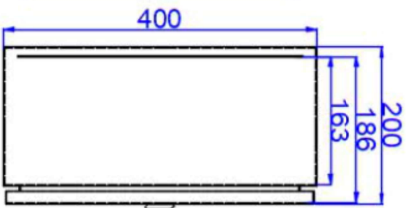

EKM406020
IP66 Enclosure
400H 600W 200D
Supply includes m/plate & gland plate.

NB: Manufacturers drawings are subject to change without notice