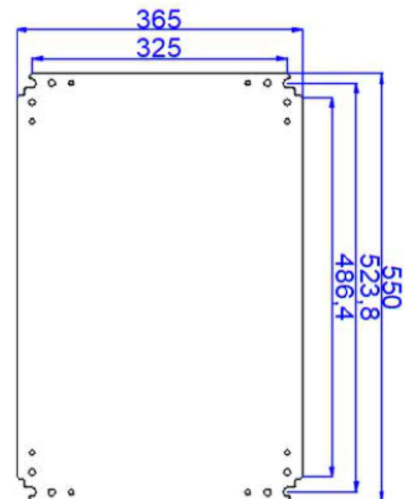

EKM406020
IP66 Enclosure
400H 600W 200D
Supply includes m/plate & gland plate.

NB: Manufacturers drawings are subject to change without notice