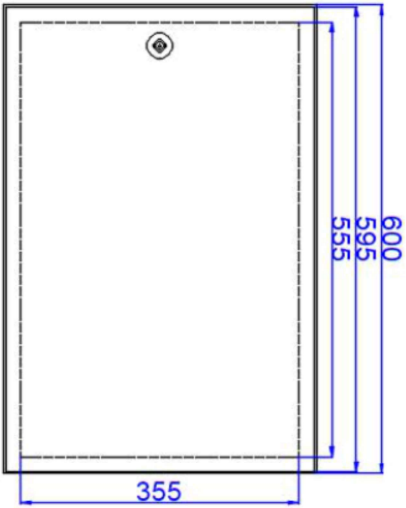

EKM406020
IP66 Enclosure
400H 600W 200D
Supply includes m/plate & gland plate.

NB: Manufacturers drawings are subject to change without notice